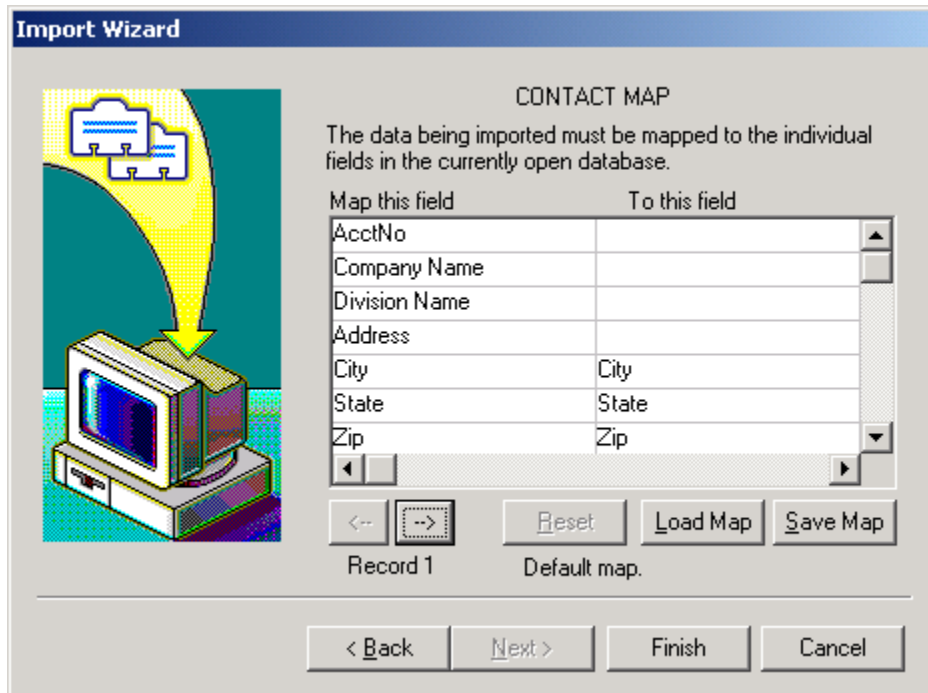

31) Make sure the **Don't use predefined map** option is selected.
32) Click **Next >**.
33) You will be shown this screen:

34) The fields have been mapped as shown below. If you wish to change the field mapping, you may do so at this time.

<u>Act Field</u>	<u>Contents</u>
Company	Company name
Address 1	Physical street address
City	Physical city
State	Physical state
Zip	Physical zip
Home Address	Mailing address
Home City	Mailing city
Home State	Mailing state
Home Zip	Mailing zip
Phone	Phone number
Alt Phone	Toll free phone number
User 1	“Technology PinPointer”
User 2	# of employees
User 3	Plant size in sq ft
User 4	Employment change over the last 3 years
User 5	Product description
User 6	Annual sales
User 7	Primary SIC code
Web Site	Web site address
Ticker Symbol	Stock ticker symbol
Contact	Full name of first contact